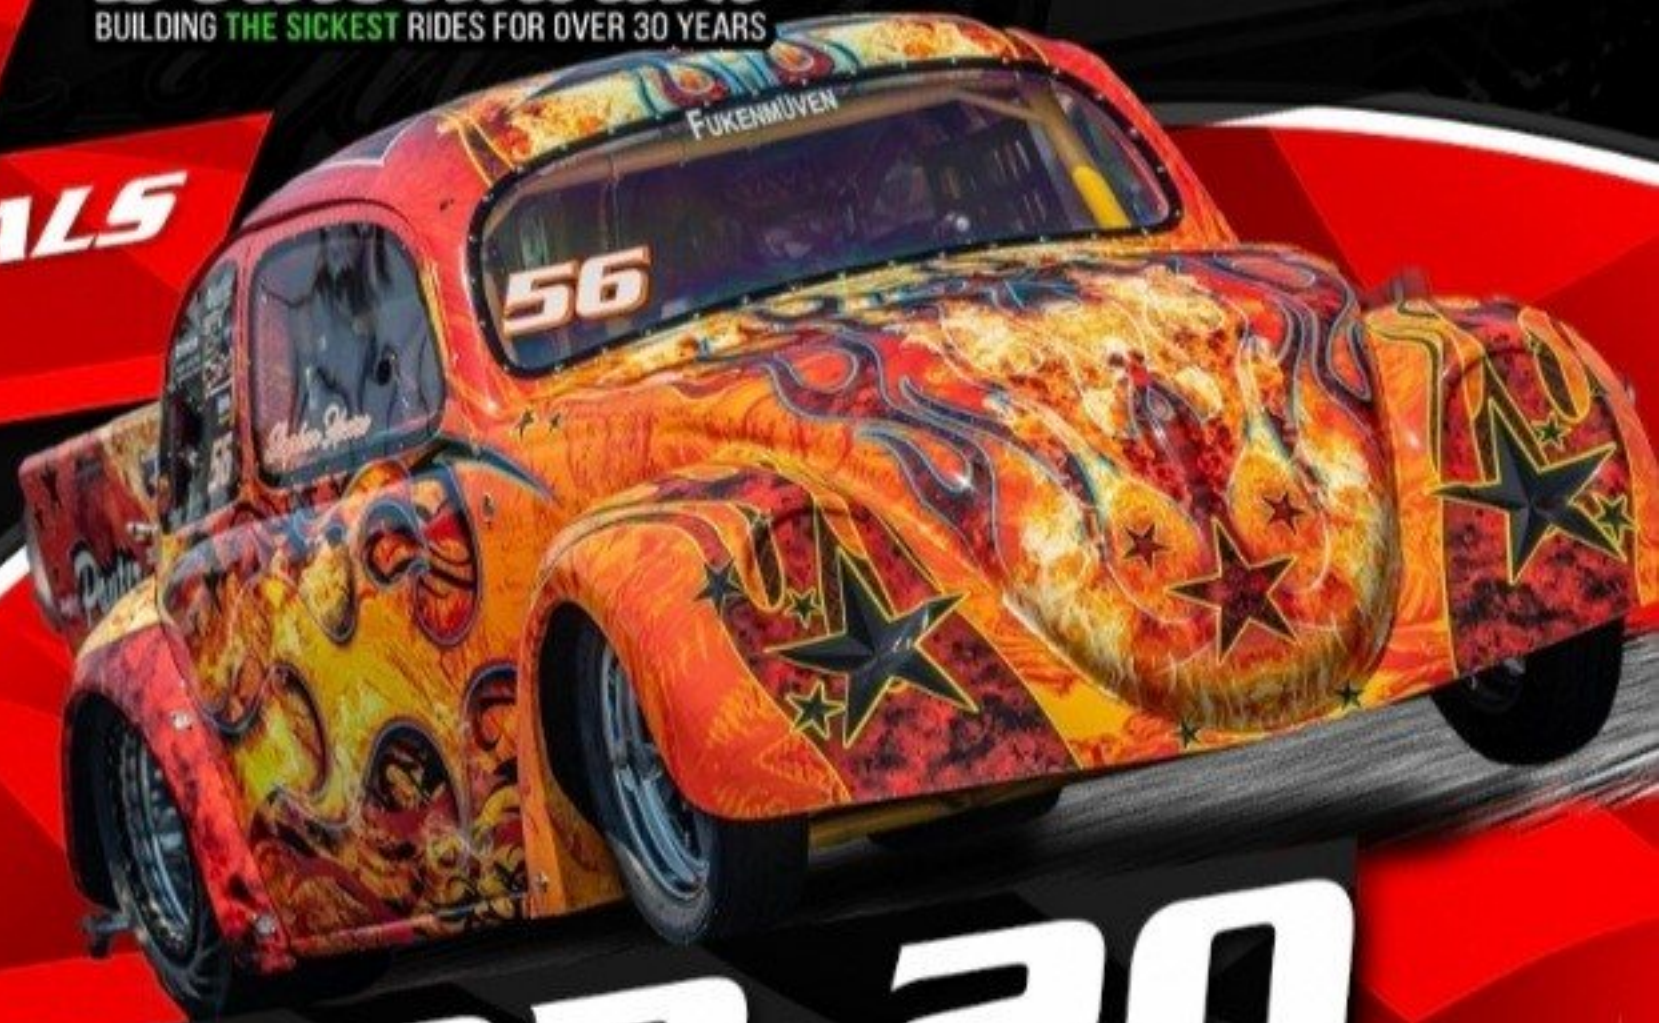

By

Déutschwurx
BUILDING THE SICKEST RIDES FOR OVER 30 YEARS

**GATES OPEN AT
8AM**

**TIME TRIALS
11AM**

**TOP 20
CAR SHOW PLUS**

**"BEST OF AWARDS"
SWAP MEET**

**HERITAGE
Series**